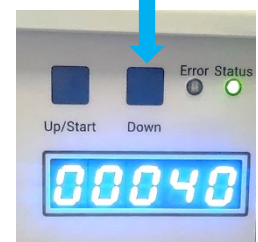

IDP-35 & IDP-45 UNBOXING AND INSTALLATION

UNBOXING

Quick Reference Guide

INSTALLATION (WITH OPTIONAL FILTERS)

DEFAULT OPERATING MODE

STARTING THE PUMP

SPEED TUNING

GAS BALLAST