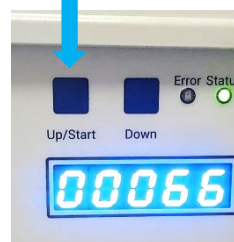

IDP-35 & IDP-45 UNBOXING AND INSTALLATION

UNBOXING

Quick Reference Guide

INSTALLATION (WITH OPTIONAL FILTERS)

DEFAULT OPERATING MODE

STARTING THE PUMP

SPEED TUNING

GAS BALLAST