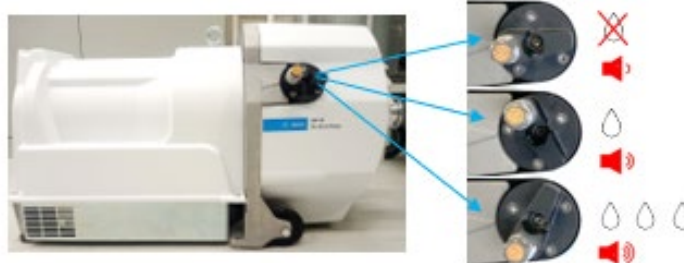

IDP-35 & IDP-45 UNBOXING AND INSTALLATION

UNBOXING

Quick Reference Guide

INSTALLATION (WITH OPTIONAL FILTERS)

DEFAULT OPERATING MODE

STARTING THE PUMP

SPEED TUNING

GAS BALLAST